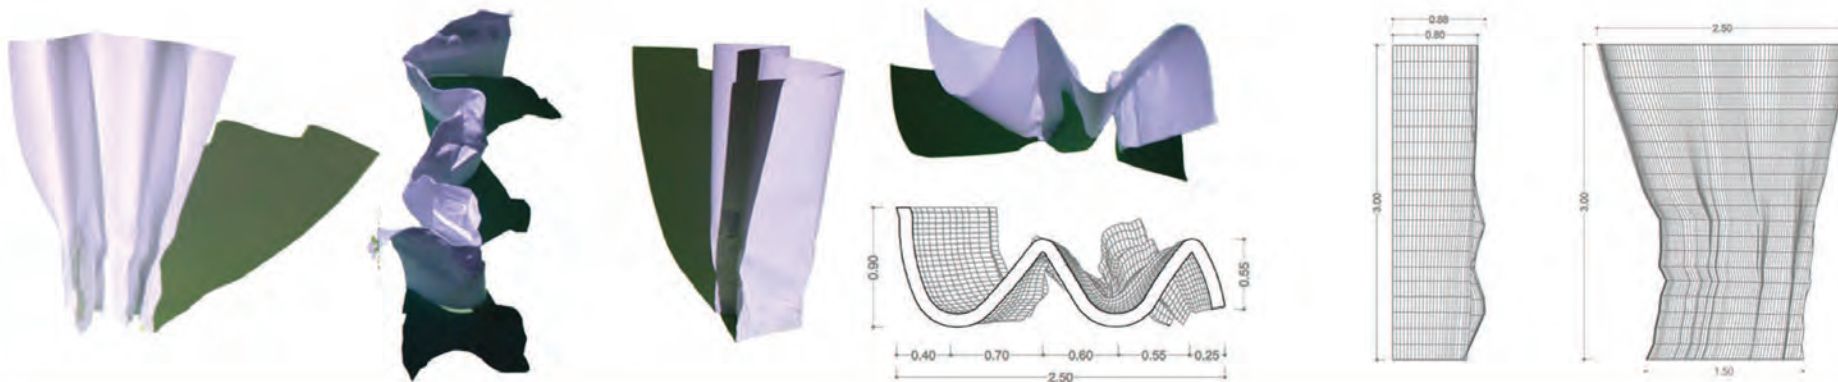

TEAM

Elna Pariboli Anna Basencolare

PROJECT

CHURCH

WALL

CHAISE LONGUE