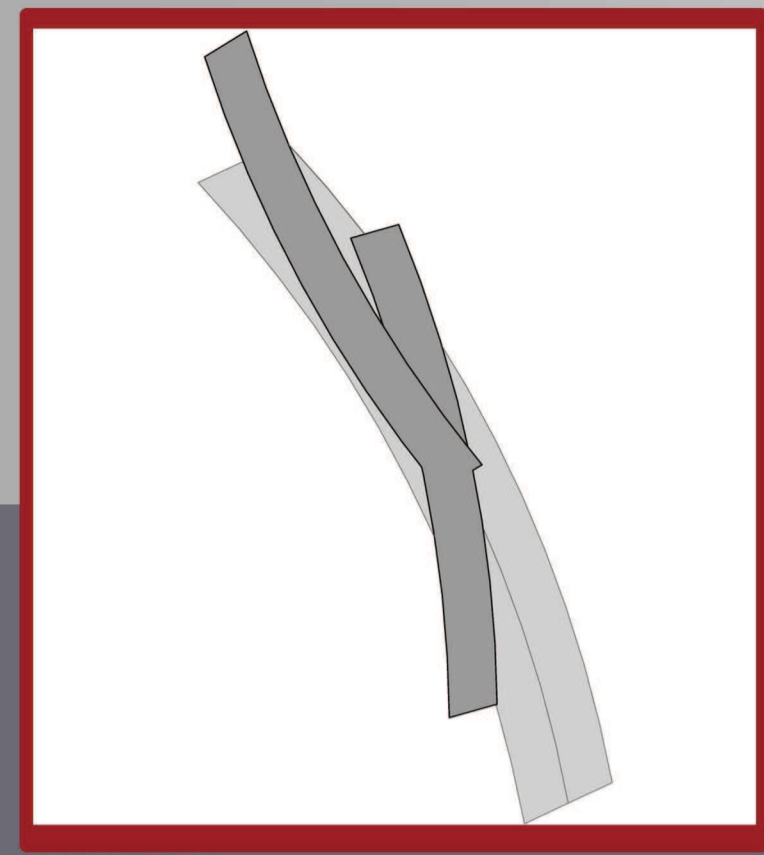

PLANE MODEL 2