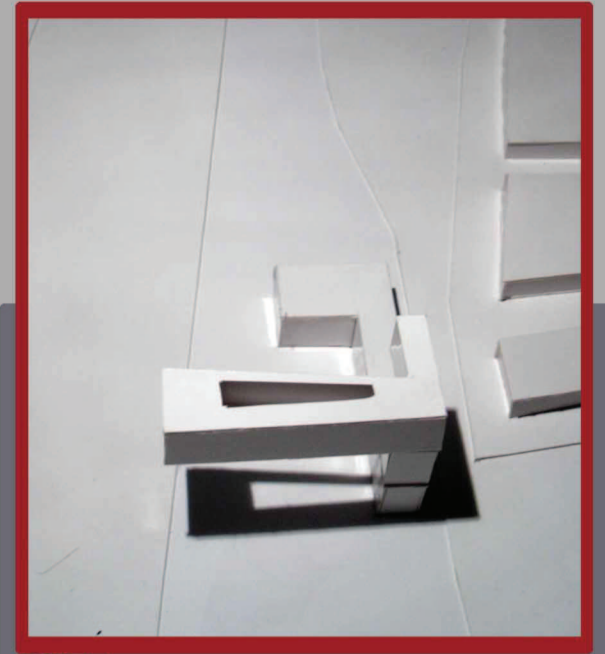

TEAM

Anna Maria Liccardo Biagio Caramanna

PROJECT

MODELS OF A BRIDGE
MUSEUM

DOCENTE: PROF. ARCH. CLAUDIO
GAMBARDELLA

MODEL 1

MODEL 2

MODEL 3