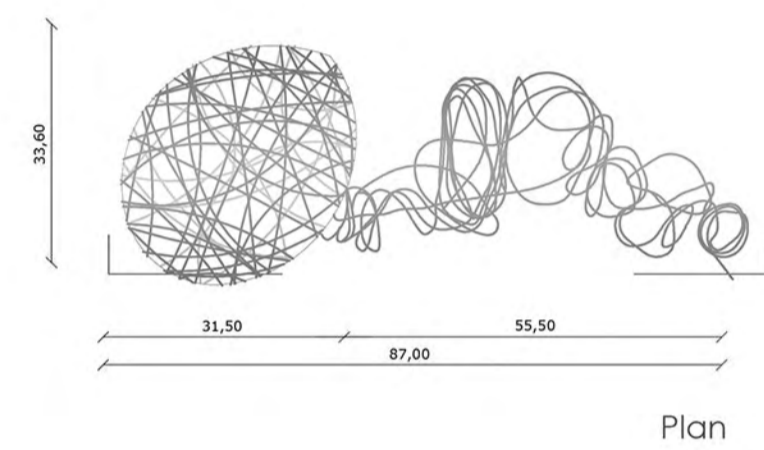

GRUPPO

Filomena Marucci Marco Mollo

PROGETTO

The Virtual Bridge  
DOCENTE: PROF. ARCH. CLAUDIO  
GAMBARDELLA

I Model

II Model

III Model

Plan

Plan

Plan

West Front

East front

South-East Front

Section A-A

Section

Section