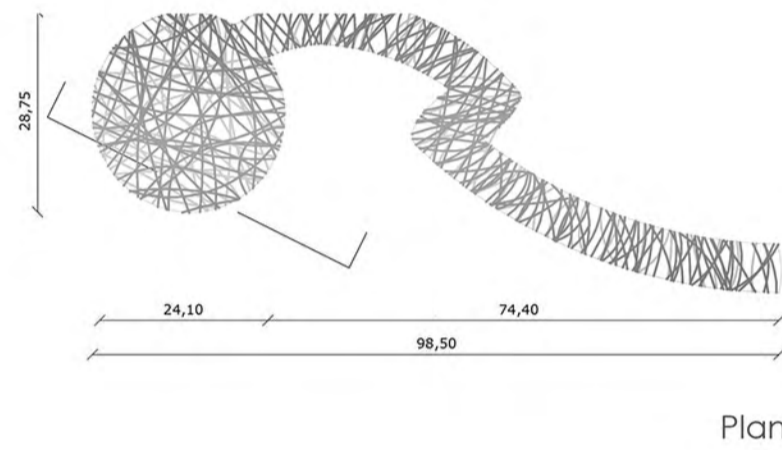

GRUPPO

Filomena Marucci Marco Mollo

PROGETTO

The Virtual Bridge  
DOCENTE: PROF. ARCH. CLAUDIO  
GAMBARDELLA

I Model

II Model

III Model

Plan

Plan

Plan

West Front

East front

South-East Front

Section A-A

Section

Section

Section

I Model

II Model

III Model

Section B-B