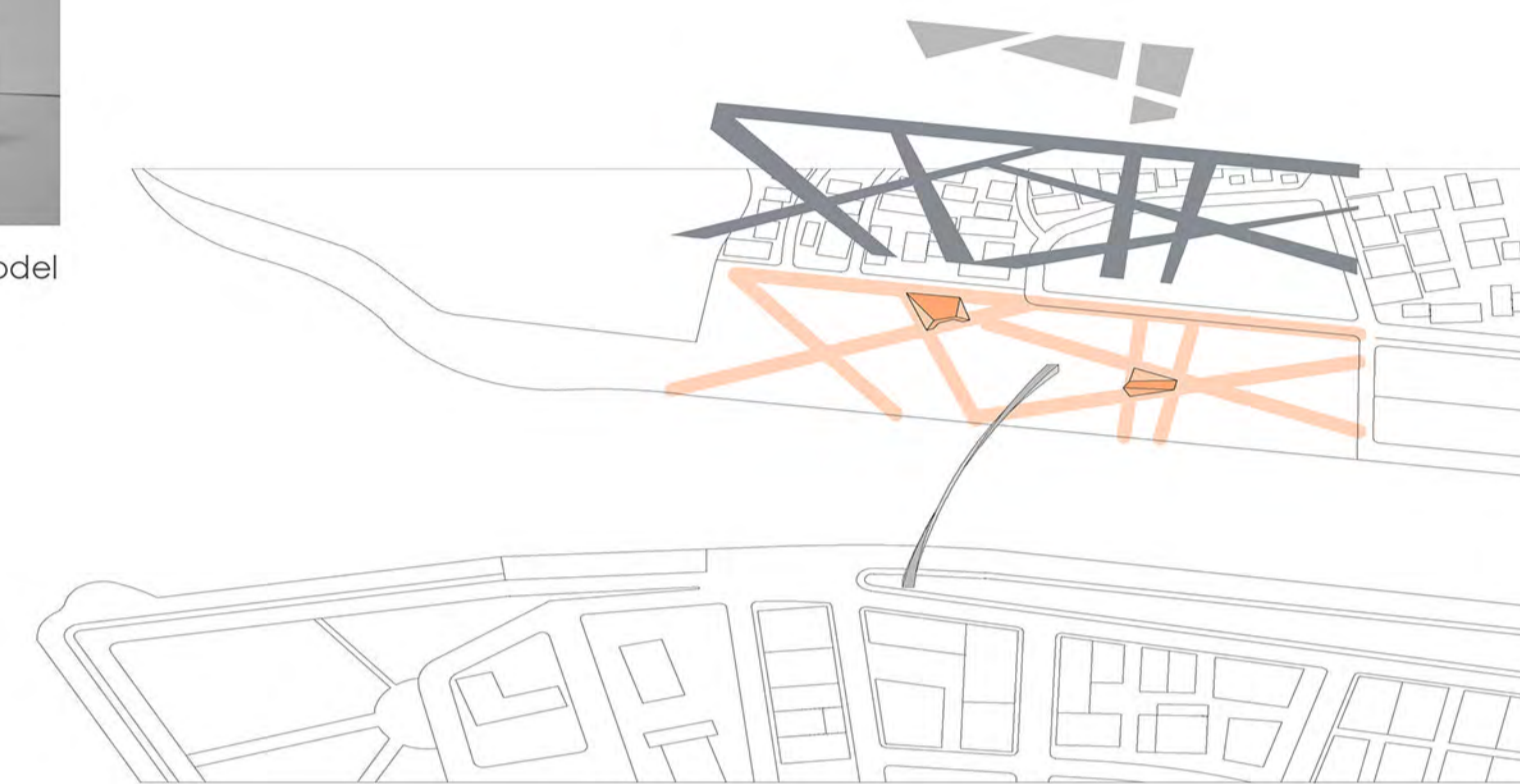

GRUPPO

Filomena Marucci Marco Mollo

PROGETTO

The Virtual Bridge  
DOCENTE: PROF. ARCH. CLAUDIO  
GAMBARDELLA

I Model

II Model

III Model

Plan

Plan

Plan

West Front

East front

South-East Front

Section A-A

Section

Section

Section

I Model

II Model

III Model

Section B-B