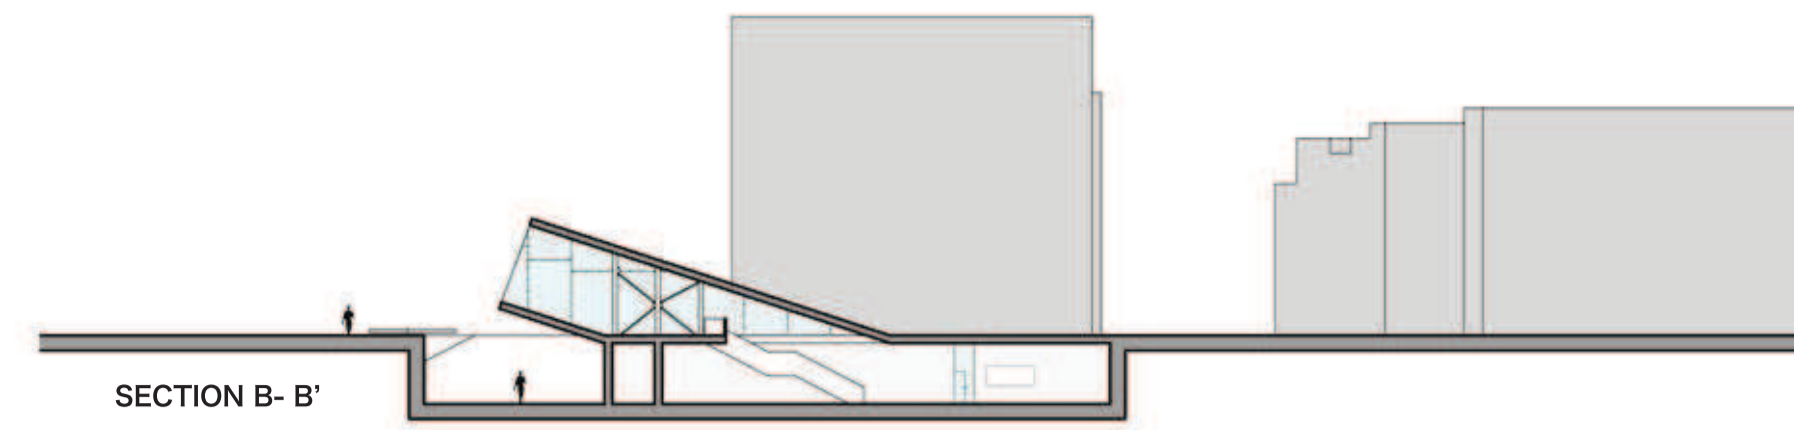

GAETANO
DI SPIRITO

C. N. M.
Canakkale National Museum

Canakkale

DOCENTE: PROF. ARCH. CLAUDIO
GAMBARDELLA

SECTION B - B'

SECTION A - A'

UNDERGROUND FLOOR
SCALE 1/200

MAIN FLOOR
SCALE 1/200

FIRST FLOOR
SCALE 1/200

SECOND FLOOR
SCALE 1/200