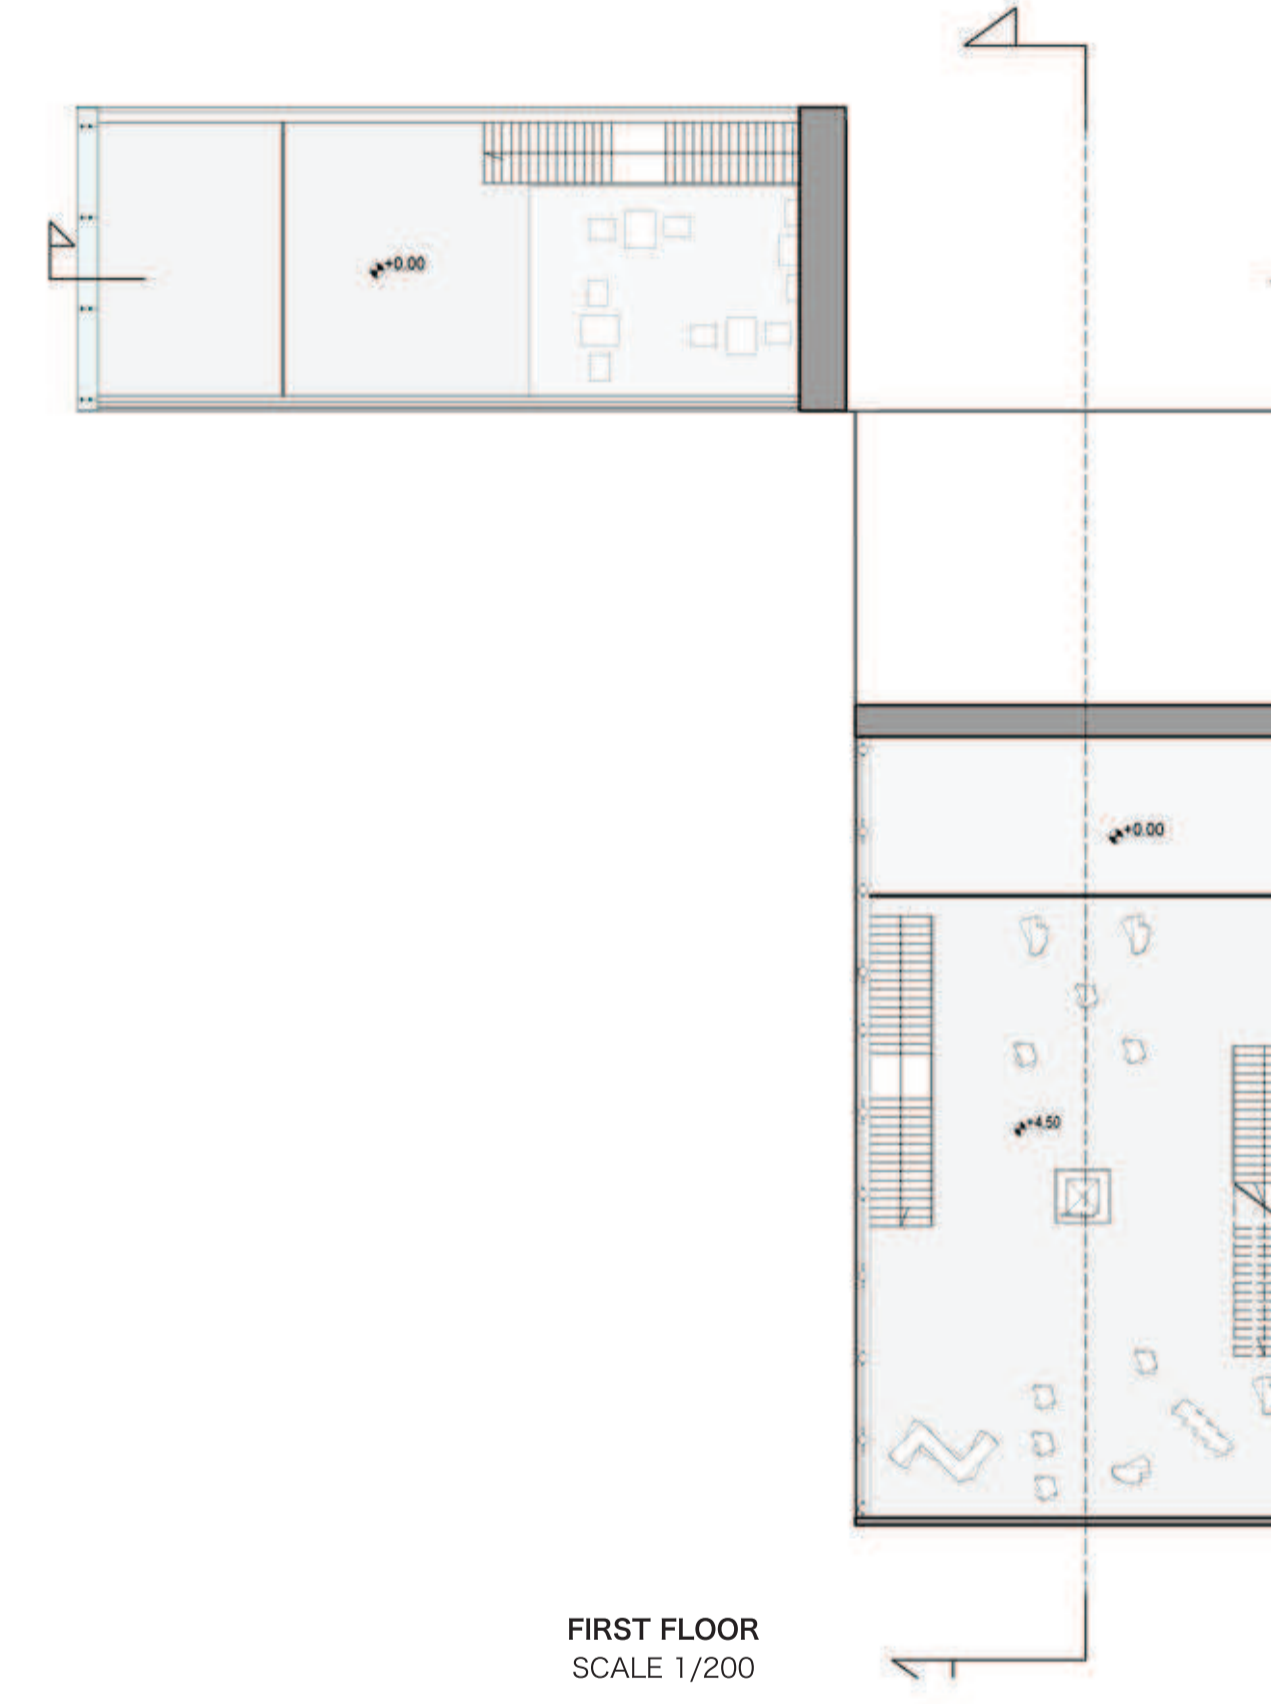

GAETANO
DI SPIRITO

C. N. M.
Canakkale National Museum

Canakkale

DOCENTE: PROF. ARCH. CLAUDIO
GAMBARDELLA

SECTION B - B'

SECTION A - A'

UNDERGROUND FLOOR
SCALE 1/200

MAIN FLOOR
SCALE 1/200

FIRST FLOOR
SCALE 1/200

SECOND FLOOR
SCALE 1/200