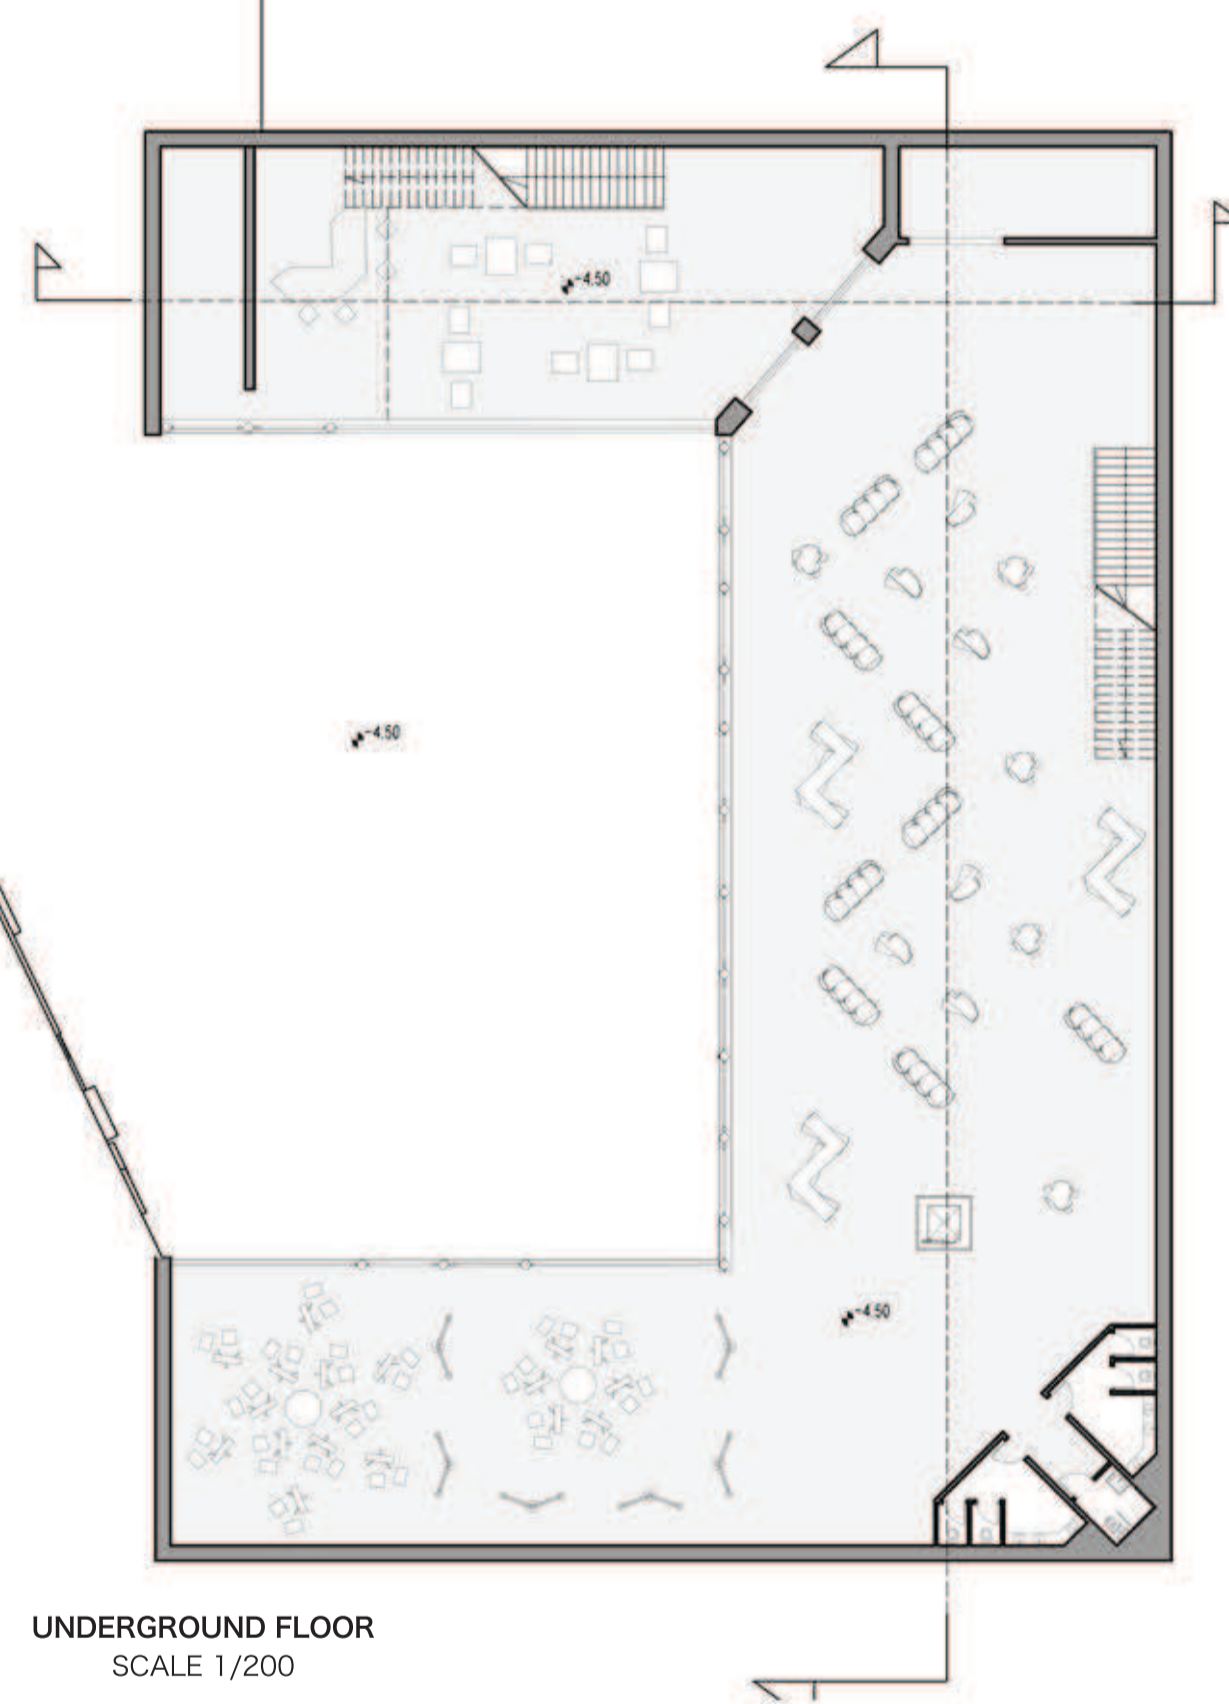

GAETANO
DI SPIRITO

C. N. M.
Canakkale National Museum

Canakkale

DOCENTE: PROF. ARCH. CLAUDIO
GAMBARDELLA

SECTION B - B'

SECTION A - A'

UNDERGROUND FLOOR
SCALE 1/200

MAIN FLOOR
SCALE 1/200

FIRST FLOOR
SCALE 1/200

SECOND FLOOR
SCALE 1/200