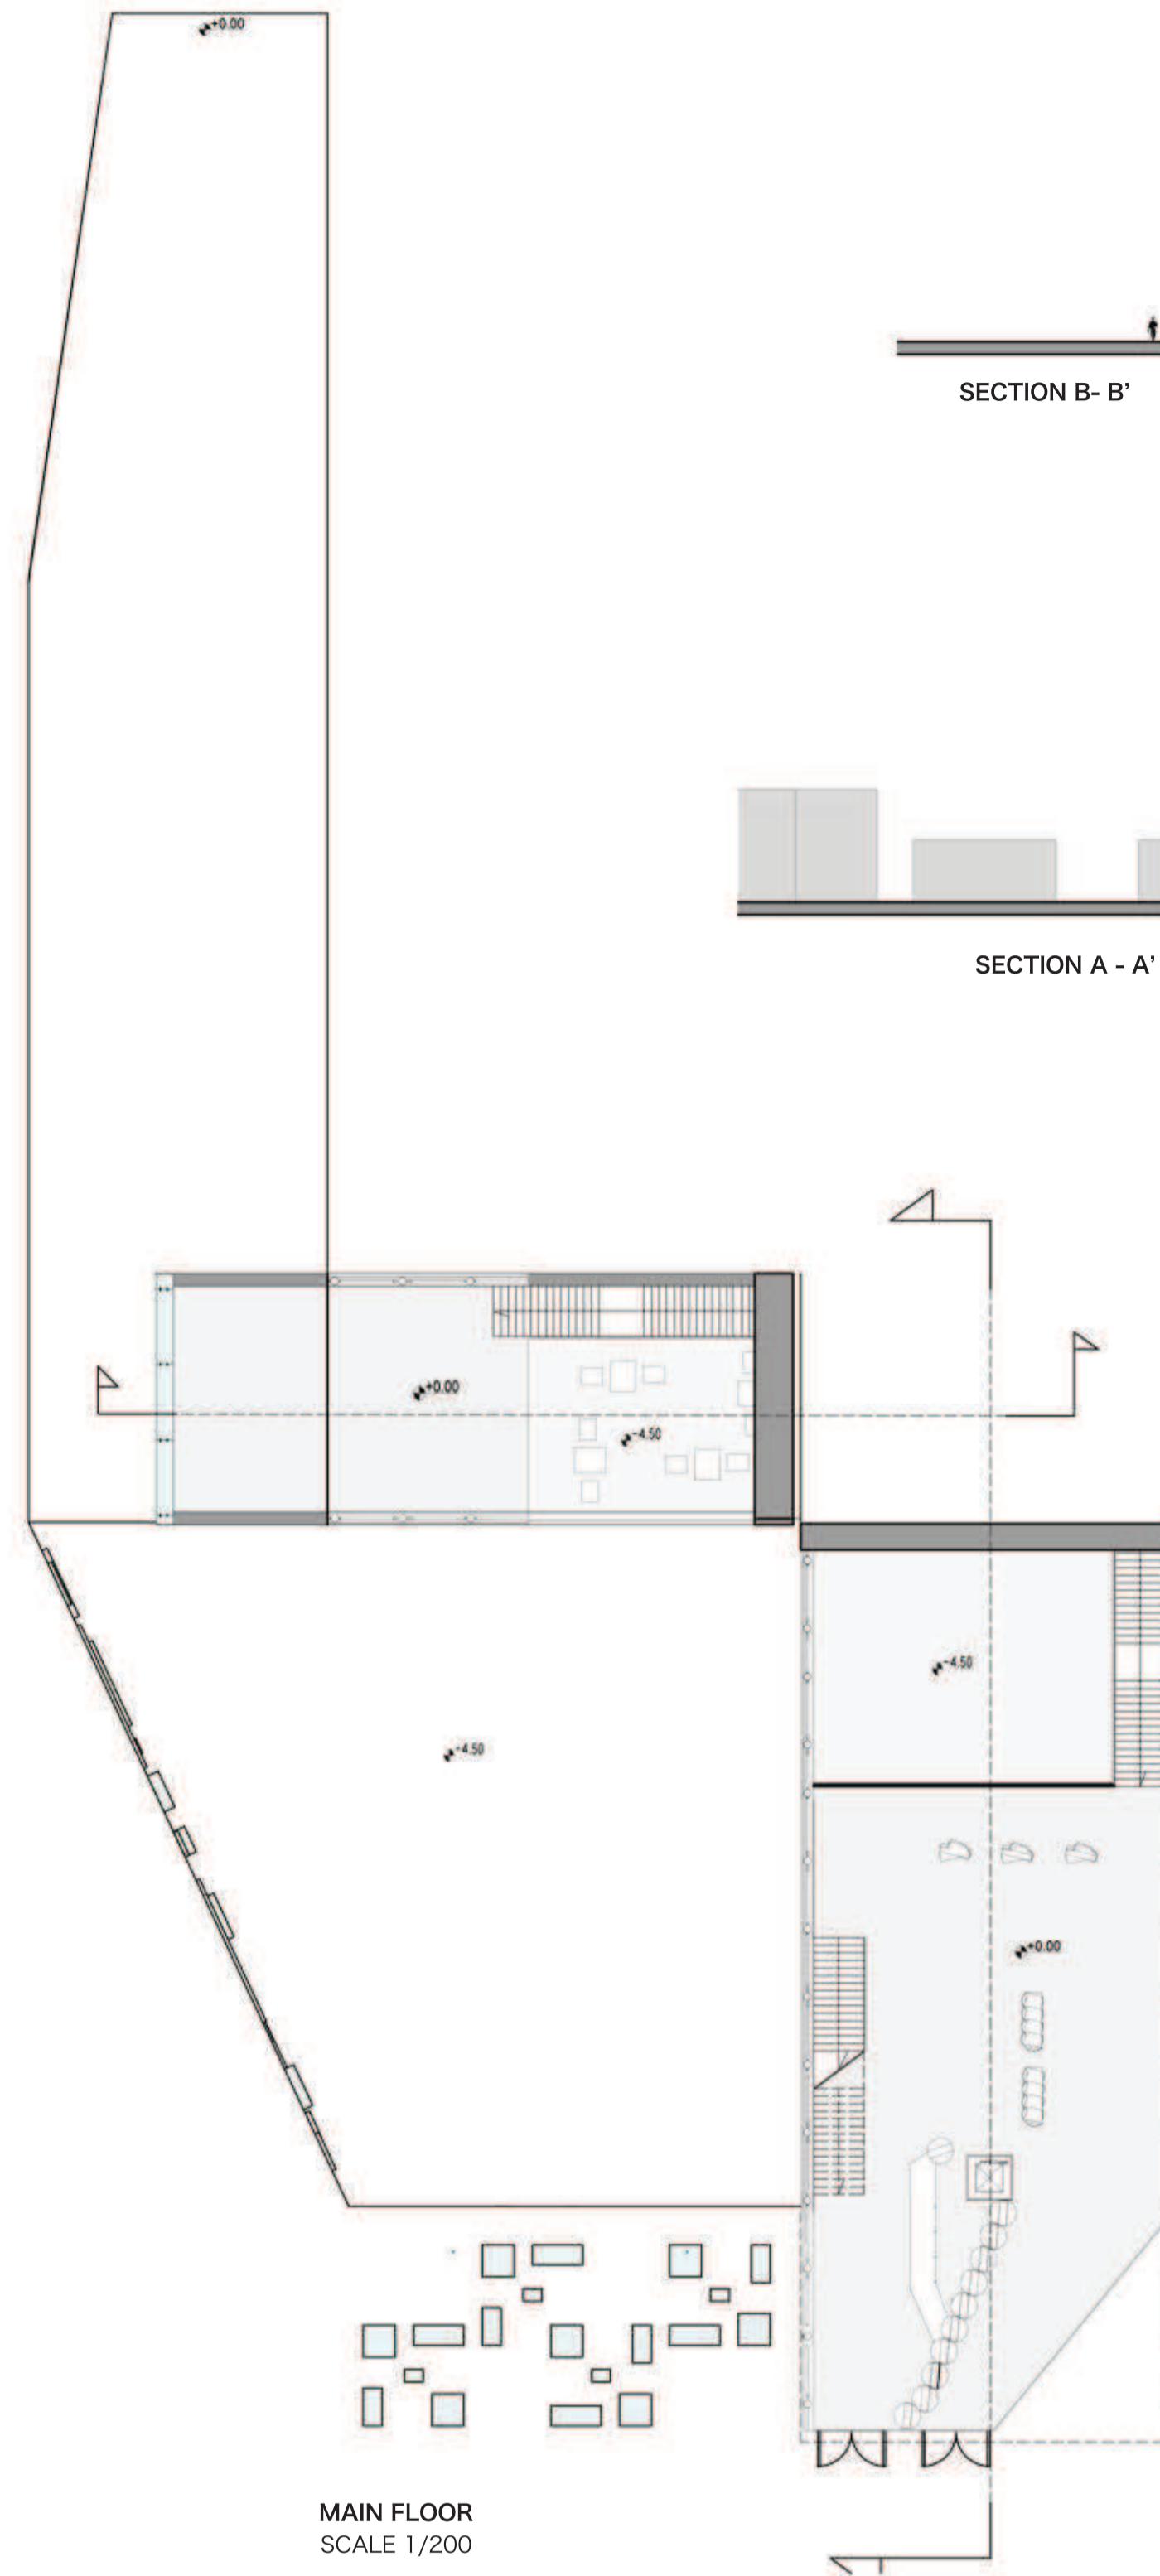

GAETANO
DI SPIRITO

C. N. M.
Canakkale National Museum

Canakkale

DOCENTE: PROF. ARCH. CLAUDIO
GAMBARDELLA

SECTION B - B'

SECTION A - A'

UNDERGROUND FLOOR
SCALE 1/200

MAIN FLOOR
SCALE 1/200

FIRST FLOOR
SCALE 1/200

SECOND FLOOR
SCALE 1/200