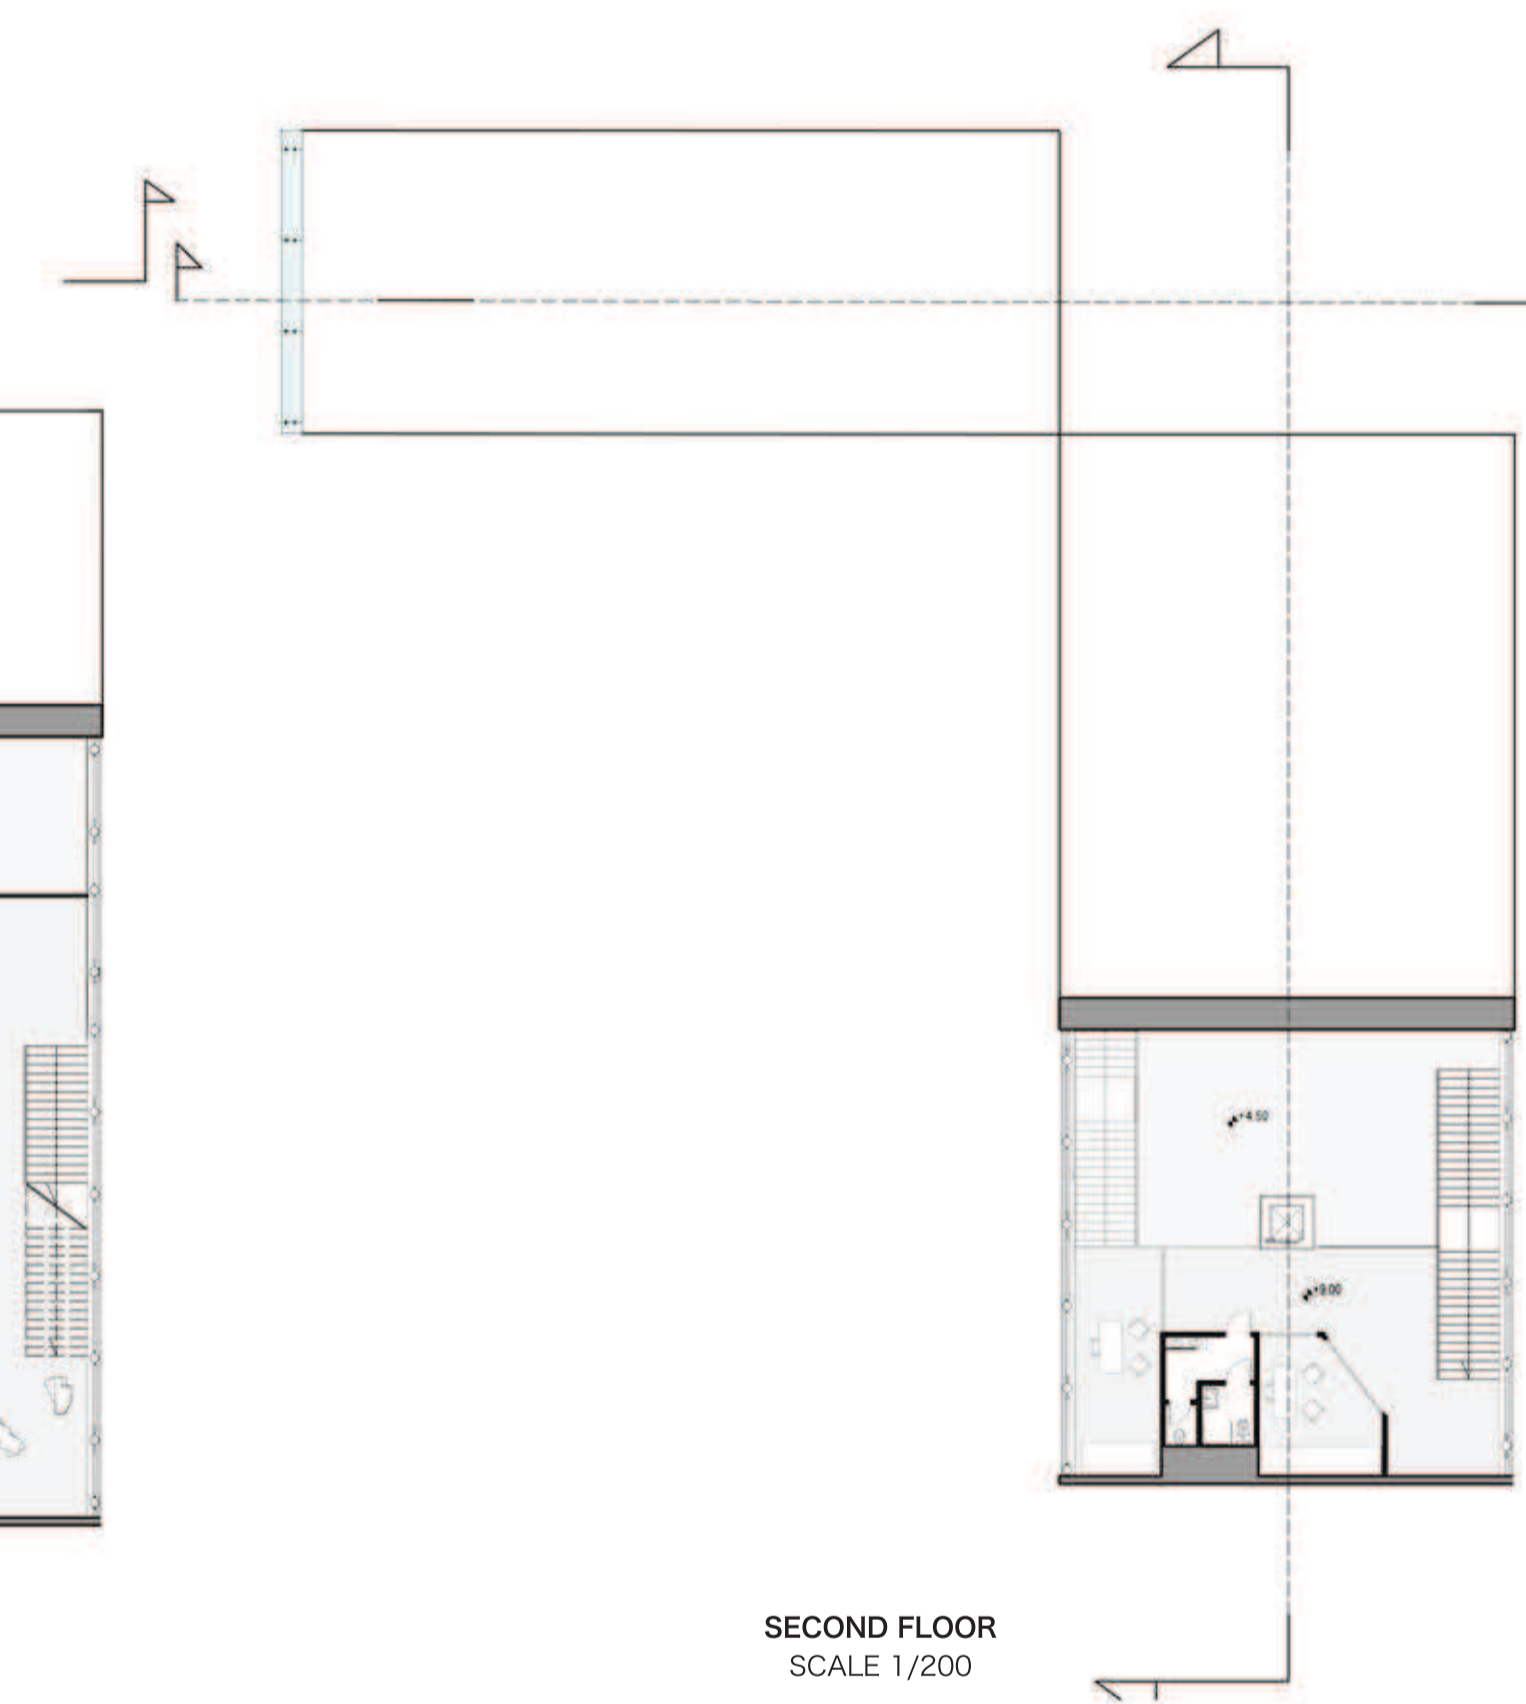

GAETANO
DI SPIRITO

C. N. M.
Canakkale National Museum

Canakkale

DOCENTE: PROF. ARCH. CLAUDIO
GAMBARDELLA

SECTION B - B'

SECTION A - A'

UNDERGROUND FLOOR
SCALE 1/200

MAIN FLOOR
SCALE 1/200

FIRST FLOOR
SCALE 1/200

SECOND FLOOR
SCALE 1/200