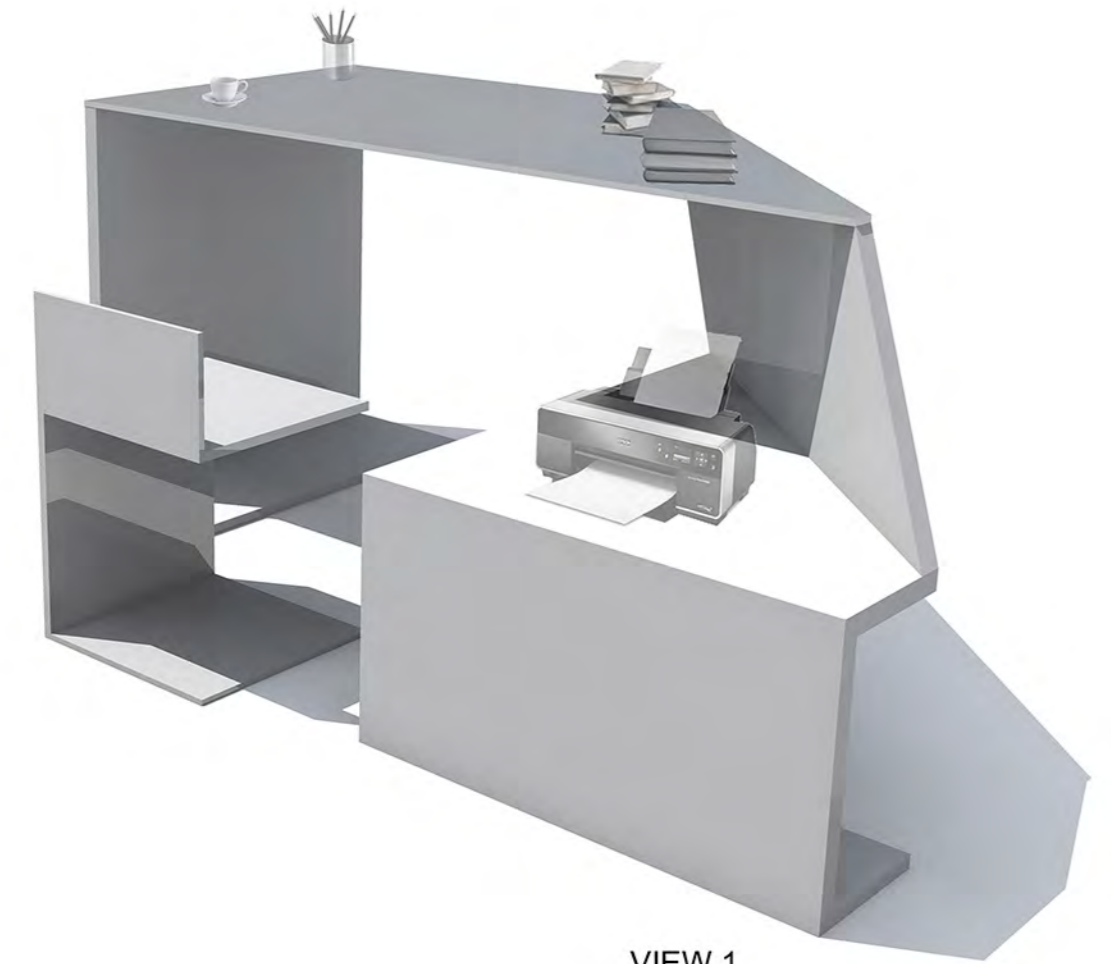

Jenia V. Esposito Gennaro Solaro

C.M.C. - COMPANY MEETING CENTER
DOCENTE: PROF. ARCH. CLAUDIO
GAMBARELLA

SCALE 1:100

VIEW 1

VIEW 2

EAST FRONT

NORTH FRONT

SOUTH FRONT

WEST FRONT

SCALE 1:100

VIEW 1

VIEW 2

VIEW 3