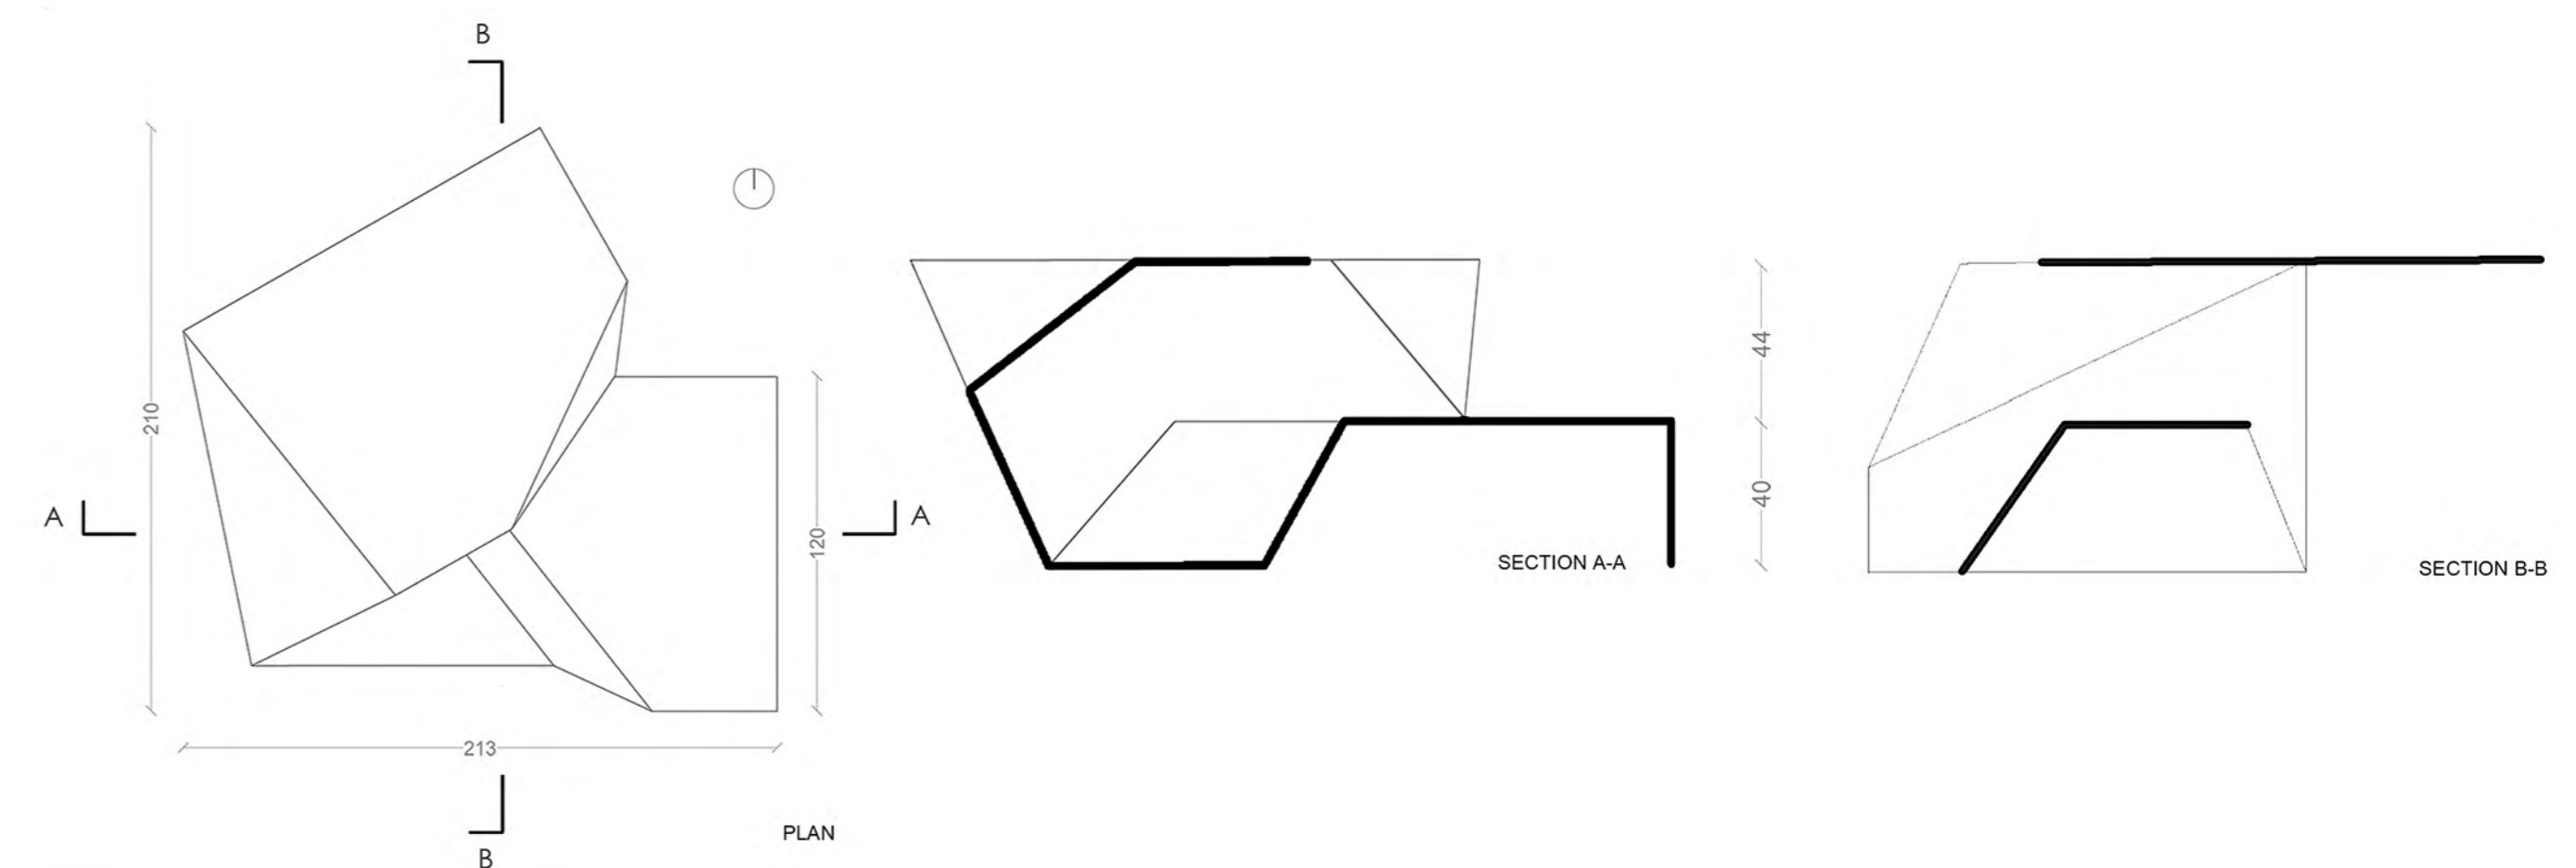

Jenia V. Esposito Gennaro Solaro

C.M.C. - COMPANY MEETING CENTER
DOCENTE: PROF. ARCH. CLAUDIO
GAMBARELLA

SCALE 1:100

VIEW 1

VIEW 2

EAST FRONT

NORTH FRONT

SOUTH FRONT

WEST FRONT

SCALE 1:100

VIEW 1

VIEW 2

VIEW 3