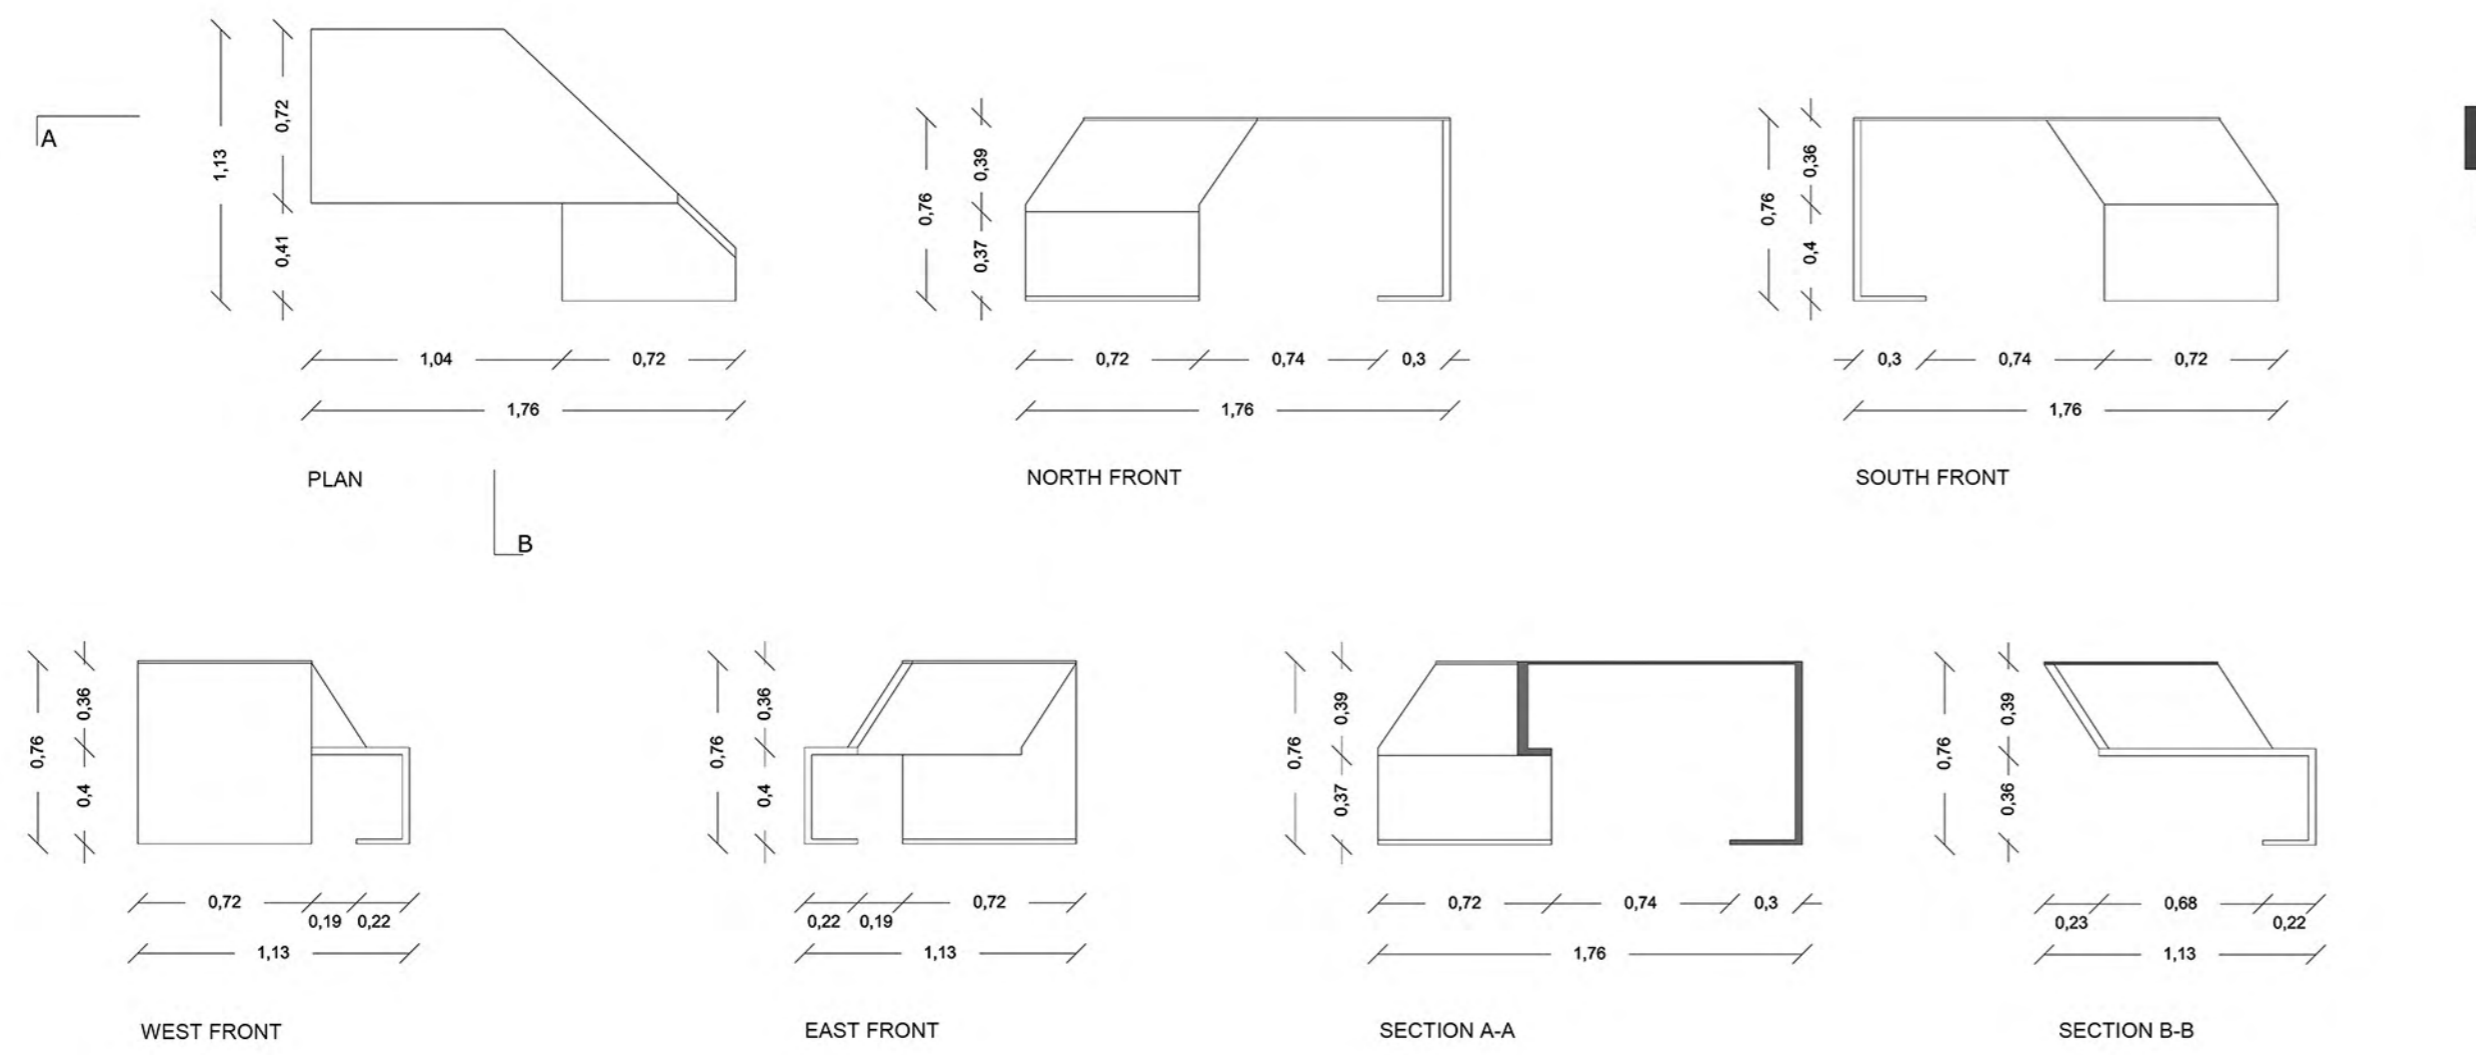

Jenia V. Esposito Gennaro Solaro

C.M.C. - COMPANY MEETING CENTER
DOCENTE: PROF. ARCH. CLAUDIO
GAMBARELLA

SCALE 1:100

VIEW 1

VIEW 2

EAST FRONT

NORTH FRONT

SOUTH FRONT

WEST FRONT

SCALE 1:100

VIEW 1

VIEW 2

VIEW 3